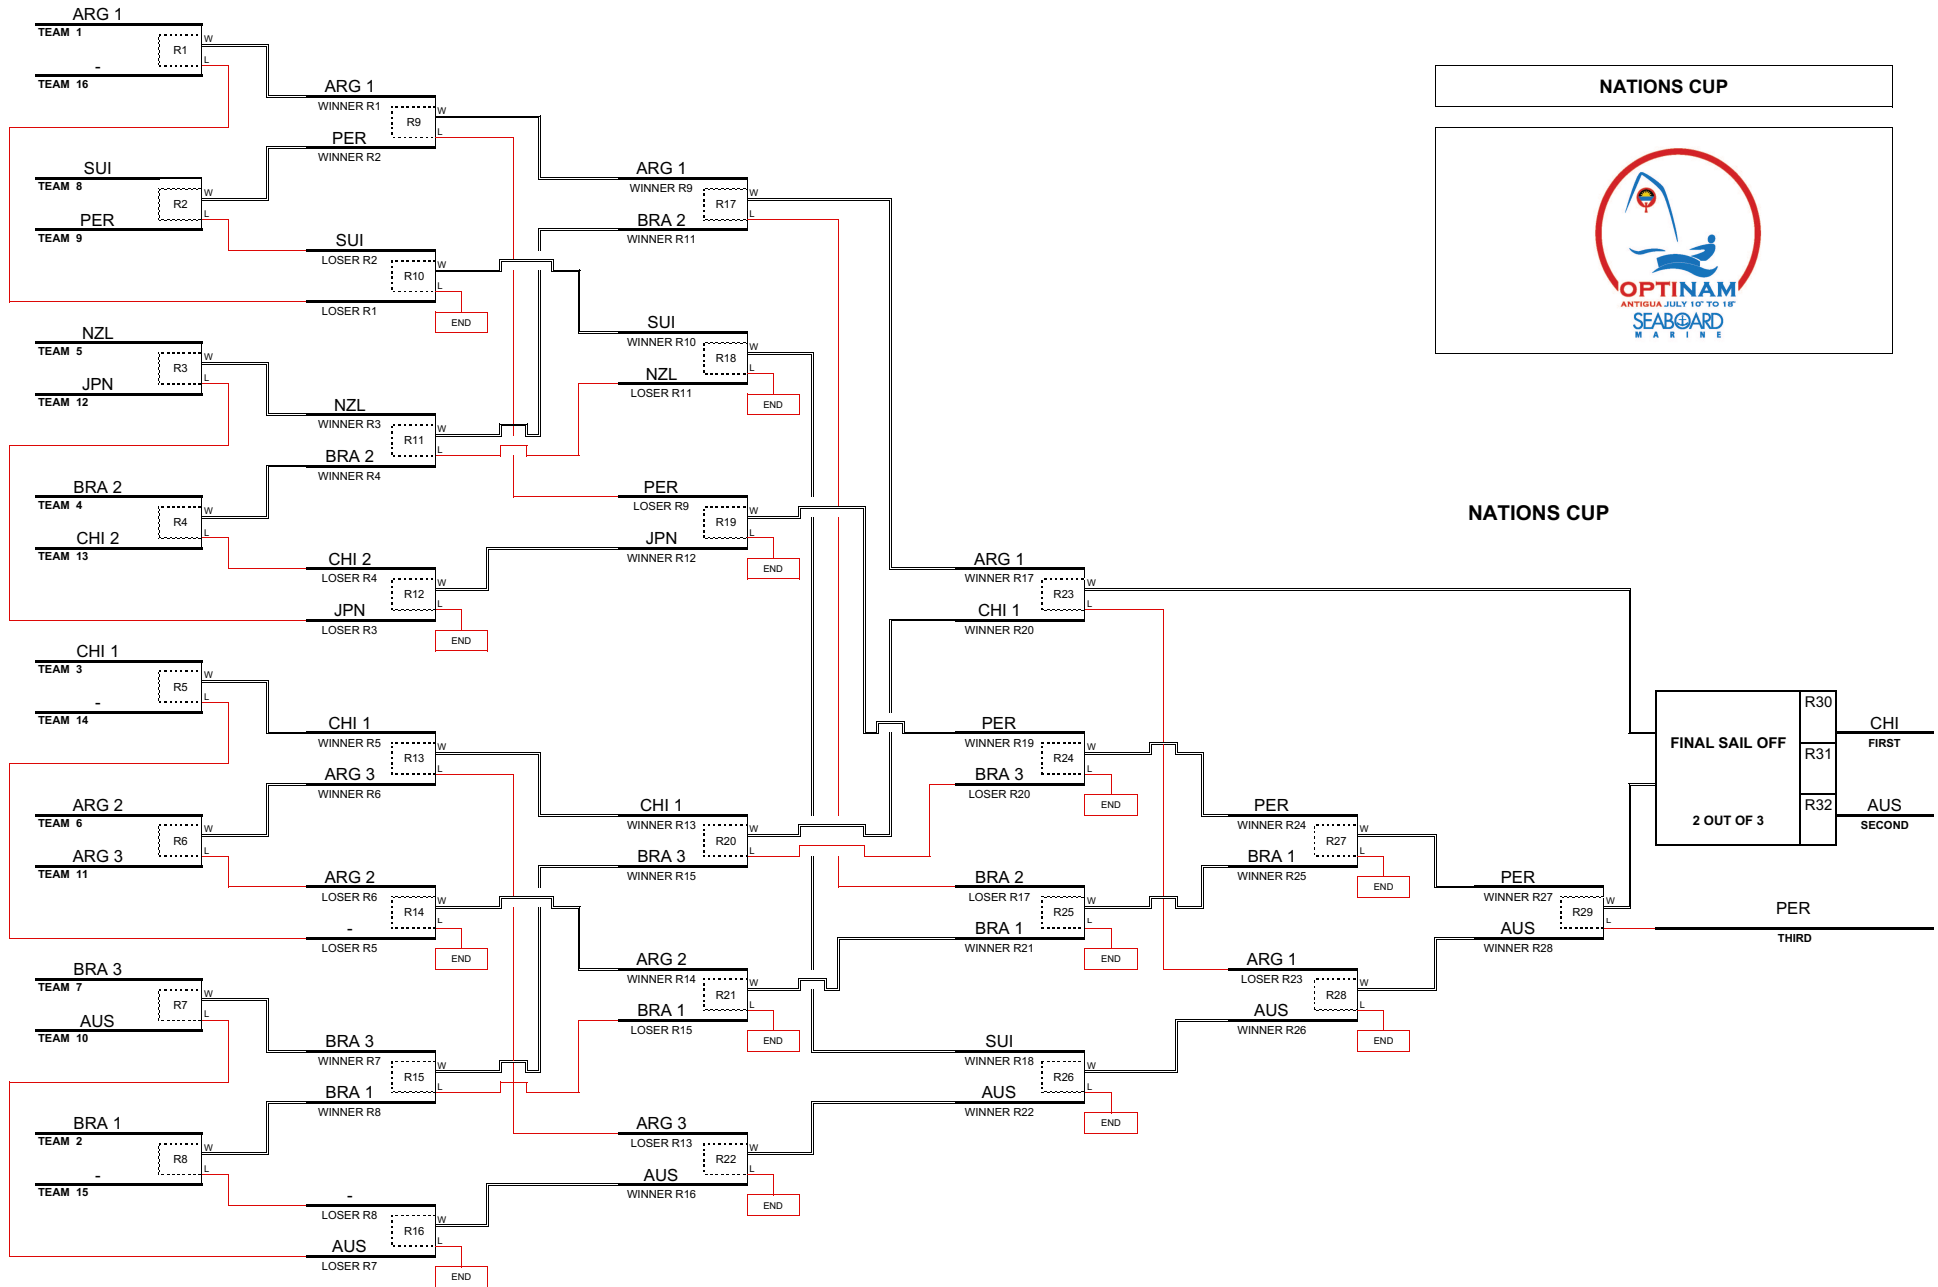

FLIGHT A

FLIGHT B

FLIGHT C

FLIGHT D

FLIGHT E

FLIGHT F

FINAL SAIL OFF

NATIONS CUP

NATIONS CUP

FINAL SAIL OFF	R30	CHI
	R31	FIRST
	R32	AUS
2 OUT OF 3		SECOND

PER
THIRD