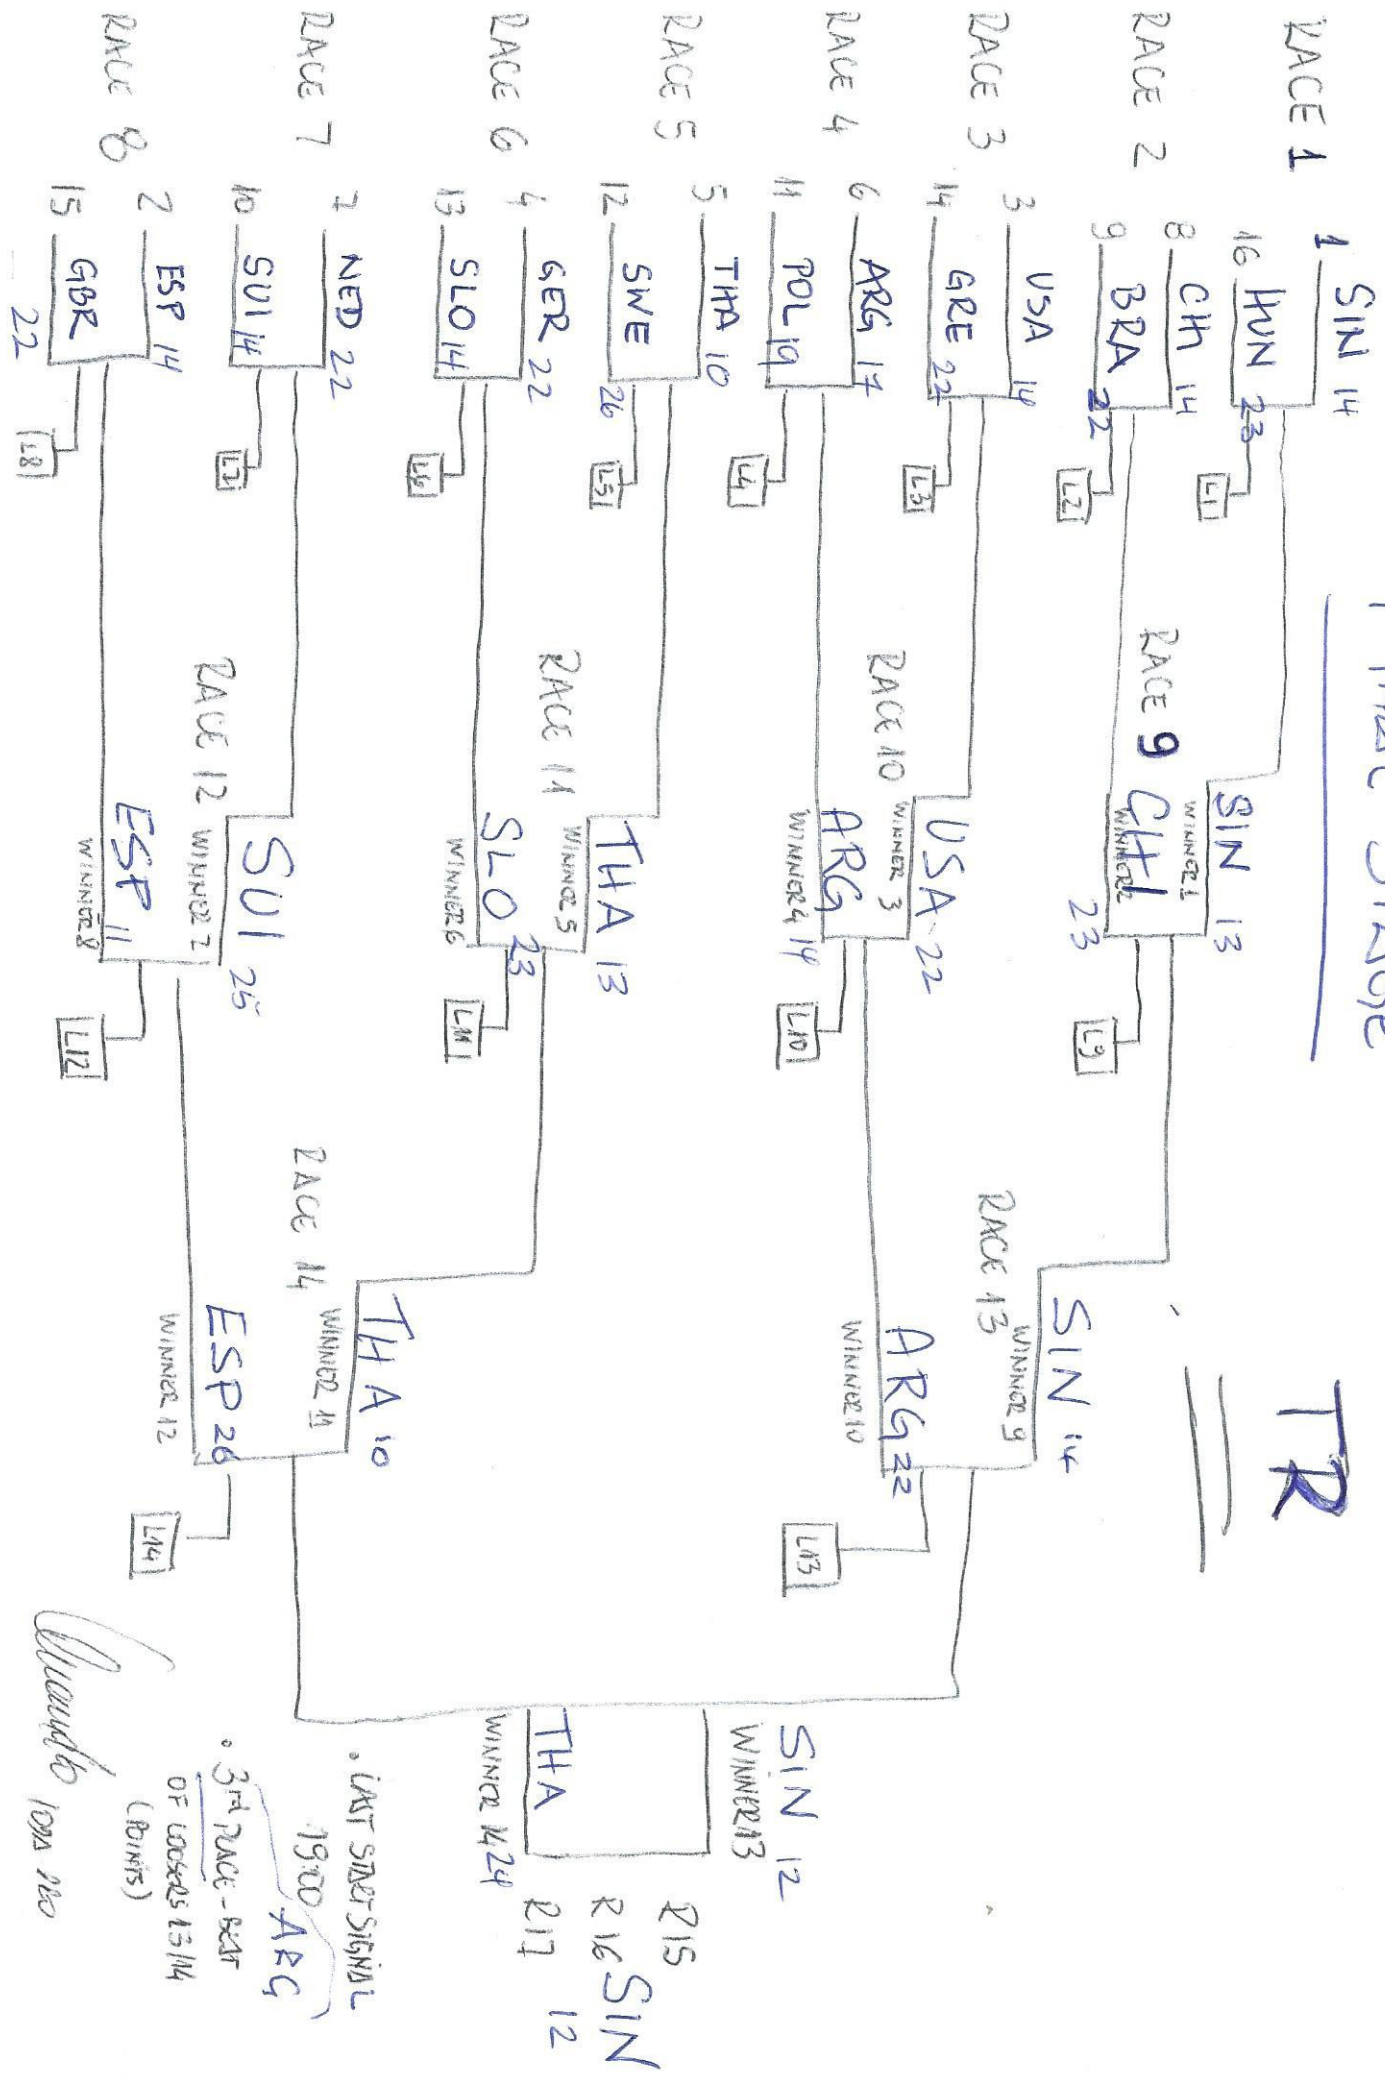

FLIGHT 1 (16)

FLIGHT 2 (8)

SEMI-FINAL (4)

FINAL (2)

FINAL STAGE

TR

16

8

4

• LAST START SIGNAL
 19:00
 ARG

• 3rd PLACE - BEST
 OF LOSERS 13/14
 (POINTS)

Wanda
 10/22/20