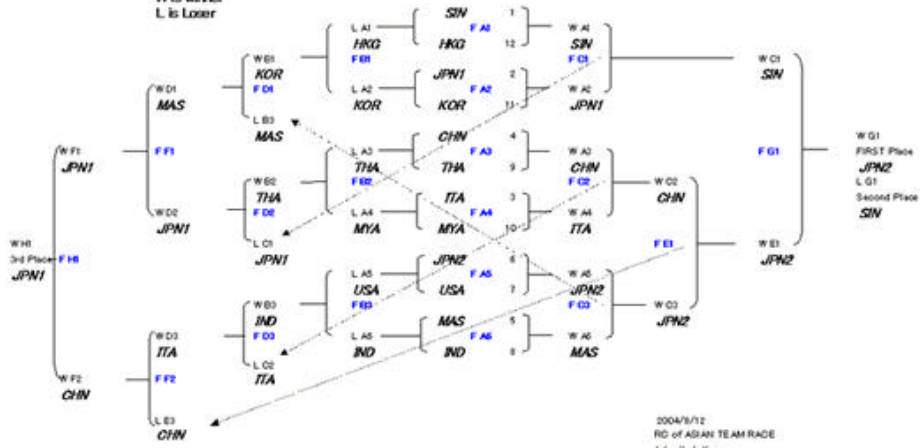

IODA ASIAN SAILING CHAMPIONSHIP : TEAM RACING FORMAT

F is Flight Code
W is winner
L is Loser

[please download](#) 